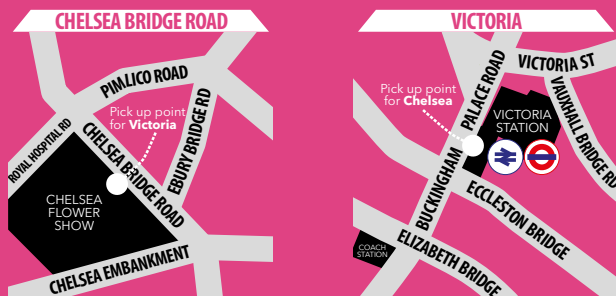

Victoria, Buckingham Palace Road to the Chelsea Flower Show

Pick up on Buckingham Palace Road

Tuesday 19 May to Friday 22 May

0700 - 0900 *every 15 minutes*

0900 - 1700 *every 10 minutes*

Saturday 23 May

0700 - 0900 *every 15 minutes*

0900 - 1600 *every 10 minutes*

Chelsea Bridge Road to Victoria

Pick up on Chelsea Bridge Road

Tuesday 19 May to Friday 22 May

1130 - 2030 *every 10 minutes*

Saturday 23 May

Buses depart Chelsea Bridge Road

1030 - 1920 *every 10 minutes*

Return fares
are cheaper to
buy online!

£3 flat fare (one way only)

£5 online advance (return)

We accept
Contactless
travel cash free!

Where to board your bus.

(0044) 020 8545 6110

@go_ahead_london

info@goaheadlondon.com

goaheadlondon.com

VISIT TO
BUY ONLINE